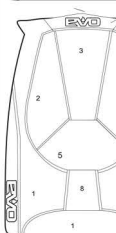

Size      Reserve      Main Regular      Main X-Braced      Yokes

XXXS

R90 R100

<90

>71

S R

XXS

R90-R120

<105

<84

S R L

XS

R90-R120

<120

<105

S R L

XSL

R90-R130

<130

<110

S R L

S

R120-150

120-150