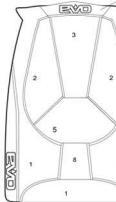

Size      Reserve      Main Regular      Main X-Braced      Yokes

XXXS

R90 R100

<90

>71

S R

XXS

R90-R120

<105

<84

S R L

XS

R90-R120

<120

<105

S R L