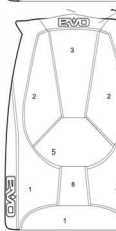

Size      Reserve      Main Regular      Main X-Braced      Yokes

XXXS

R90 R100

<90

>71

S R

XXS

R90-R120

<105

<84

S R L

XS

R90-R120

<120

<105

S R L

XSL

R90-R130

<130

<110

S R L

S

R120-150

120-150