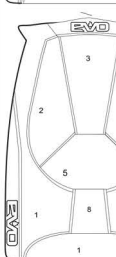

M

R150-R170

135-170

n/a

S R L